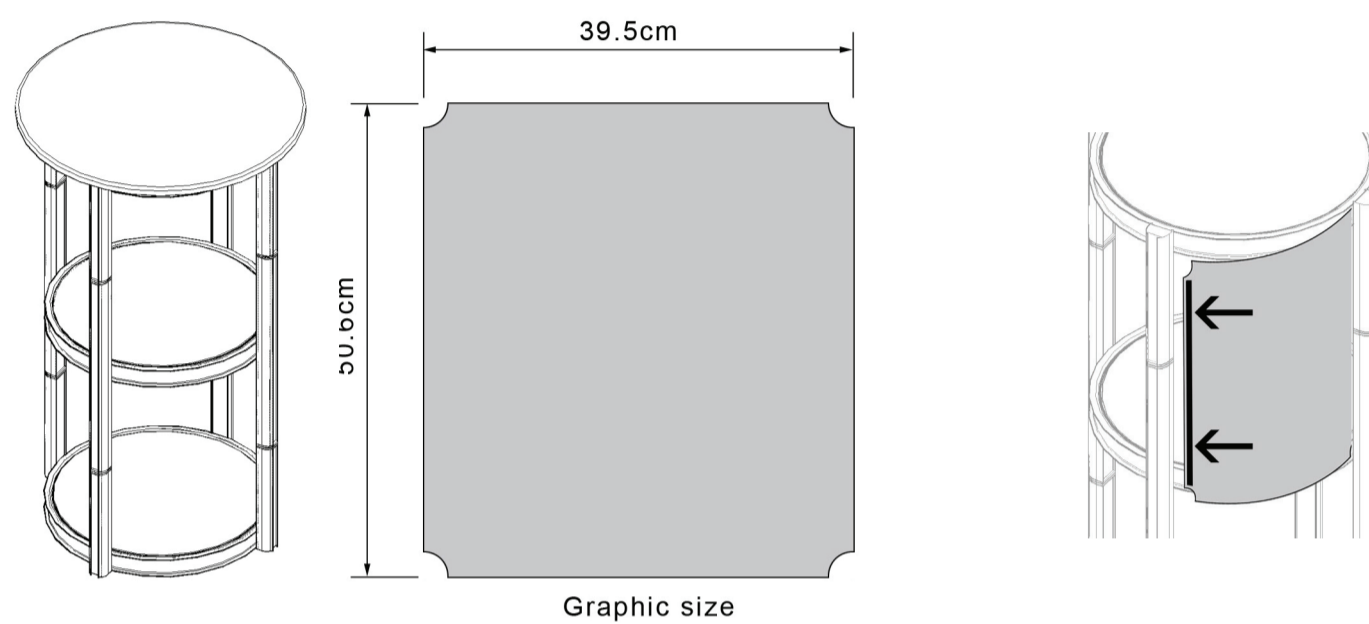

DISPLAY SALES .com.au

Template:

TwistPack Tower Product code: DSA-PC041

Specifications:

Artwork at 100% of print size

Print Size:

Panel Width: 395mm

Panel Height: 506mm

Safe Area:

Width: 355mm

Height: 466mm

Color Mode: CMYK

Resolution: 150dpi

Artwork File: PDF(Outlined)