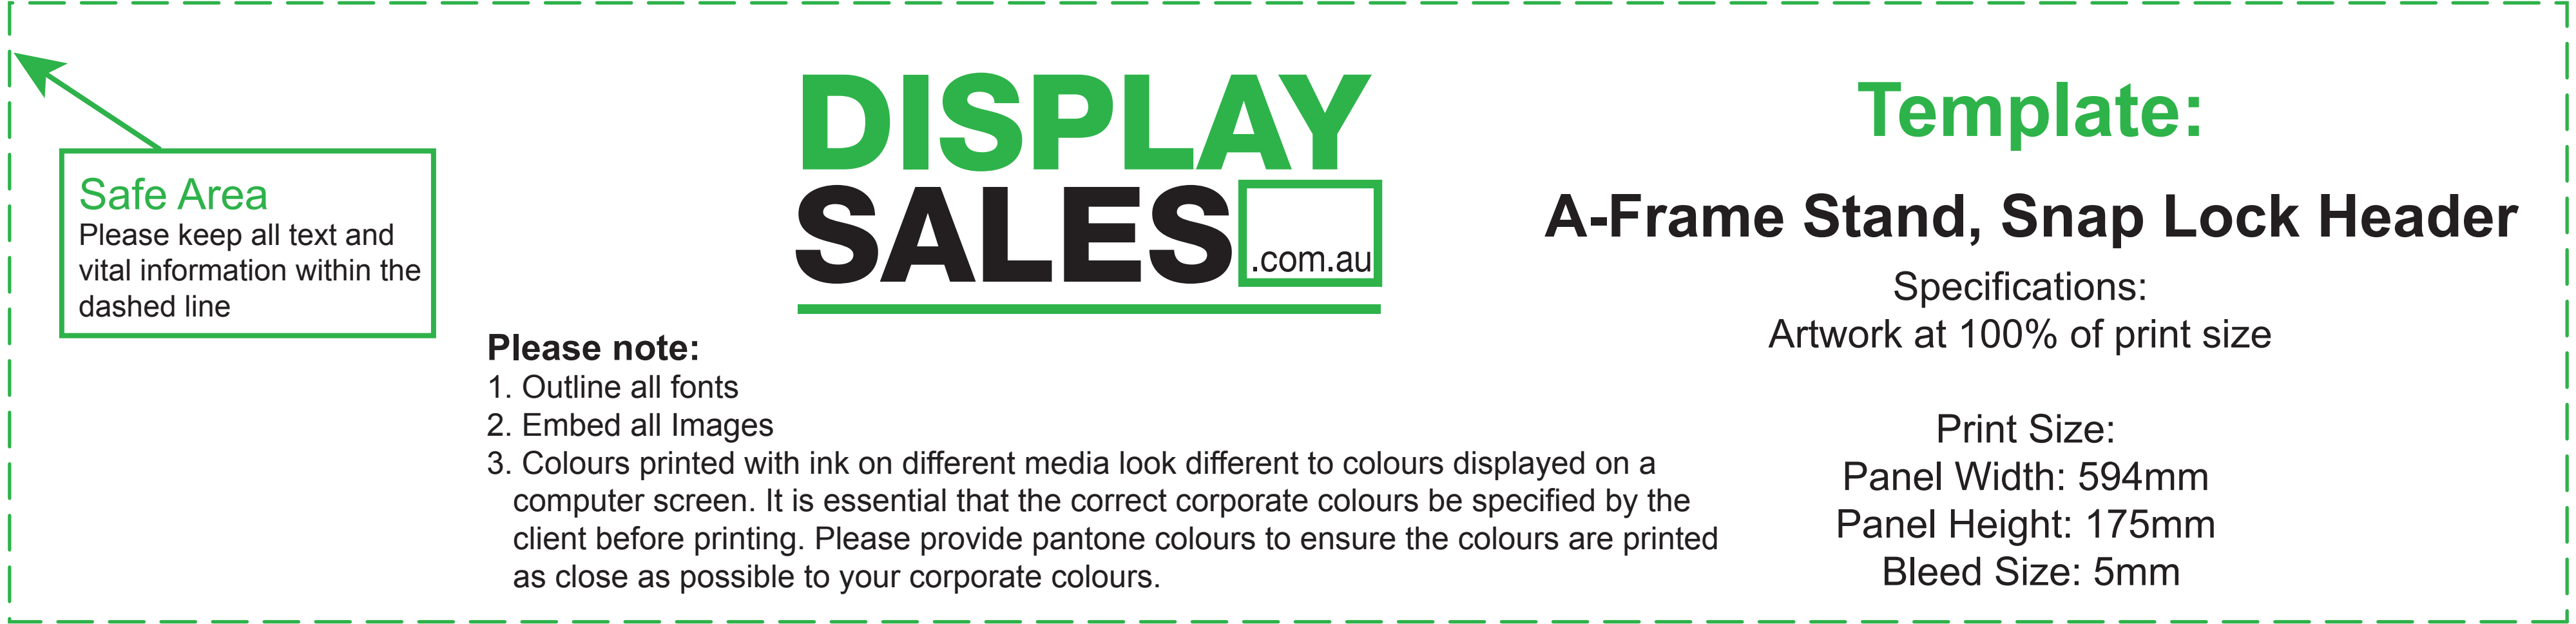

INVISIBLE AREA – BEHIND THE FRAME

Safe Area

Please keep all text and vital information within the dashed line

Please note:

- 1. Outline all fonts
- 2. Embed all Images
- 3. Colours printed with ink on different media look different to colours displayed on a computer screen. It is essential that the correct corporate colours be specified by the client before printing. Please provide pantone colours to ensure the colours are printed as close as possible to your corporate colours.

Template:

A-Frame Stand, Snap Lock Header

Specifications:
Artwork at 100% of print size

Print Size:
Panel Width: 594mm
Panel Height: 175mm
Bleed Size: 5mm

INVISIBLE AREA – BEHIND THE FRAME