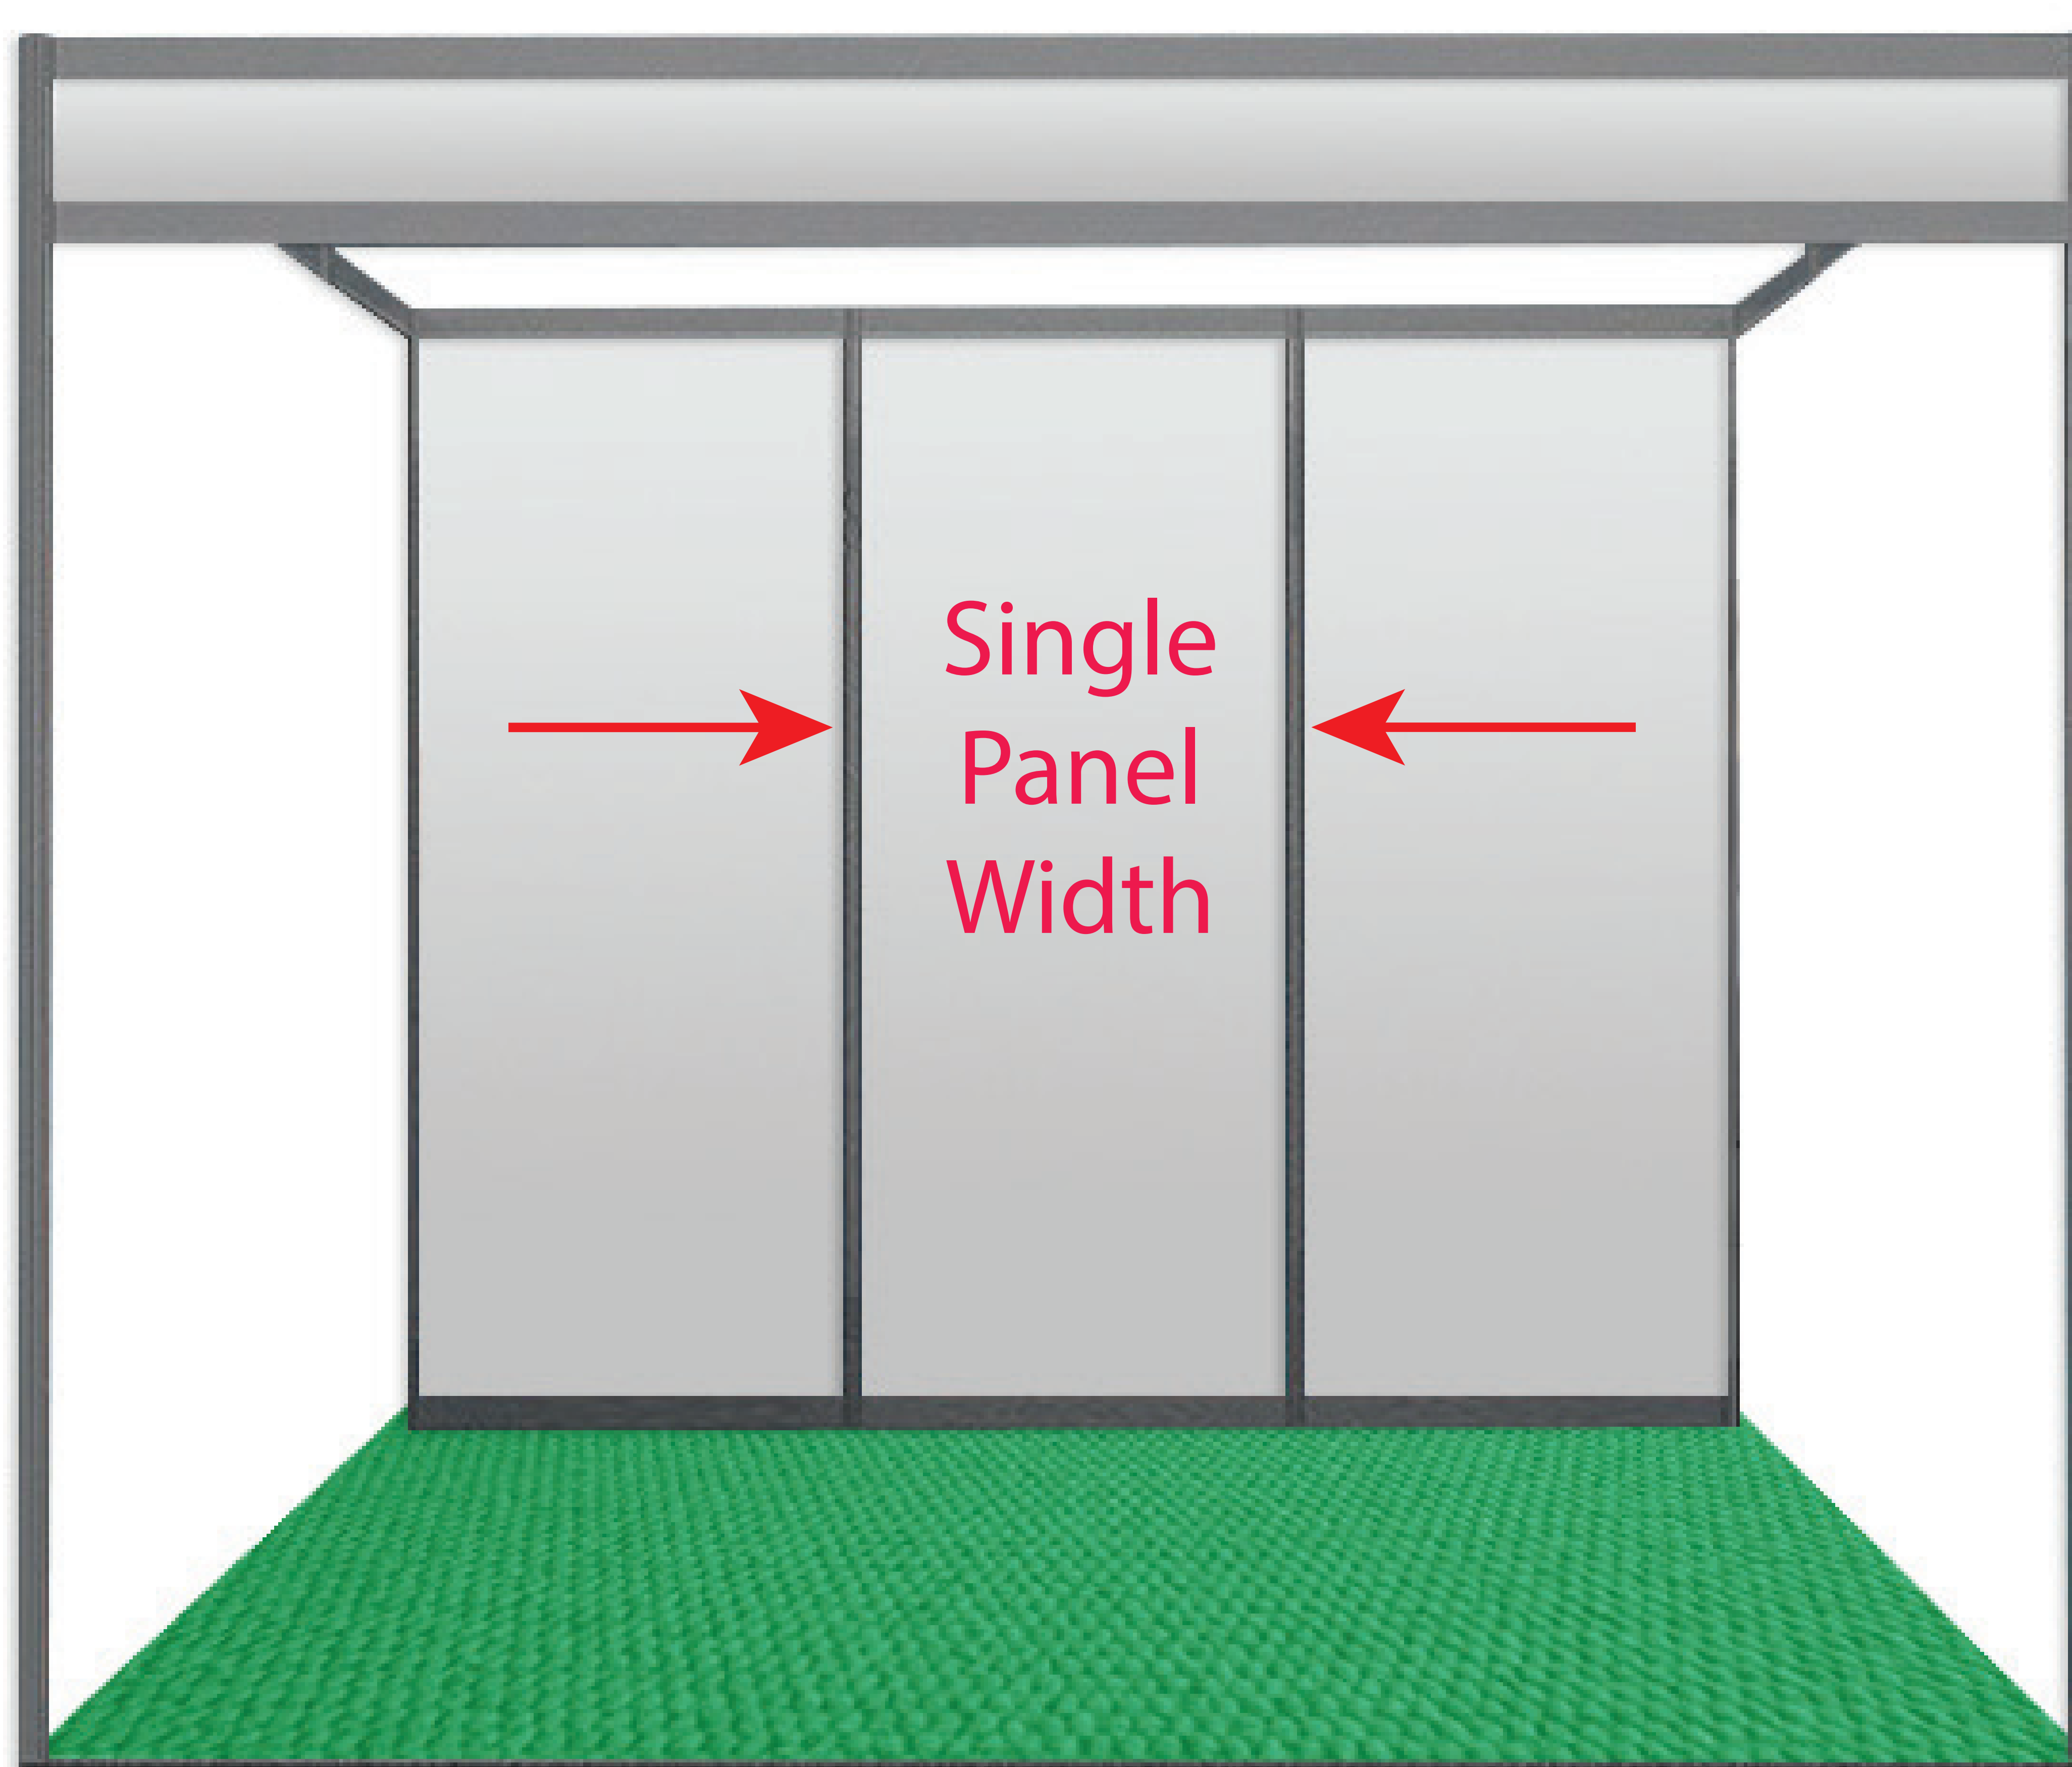

### Shell Wall Graphics Panel (PVC) Single Panel W:98cm H:240cm

Specifications:

Artwork at 100% of print size

Print Size:

Panel Width:980mm  
Panel Height: 2400mm

Safe Area:  
Width: 960mm  
Height: 2380mm

#### Safe Area

Please keep all text and vital information within the dashed line