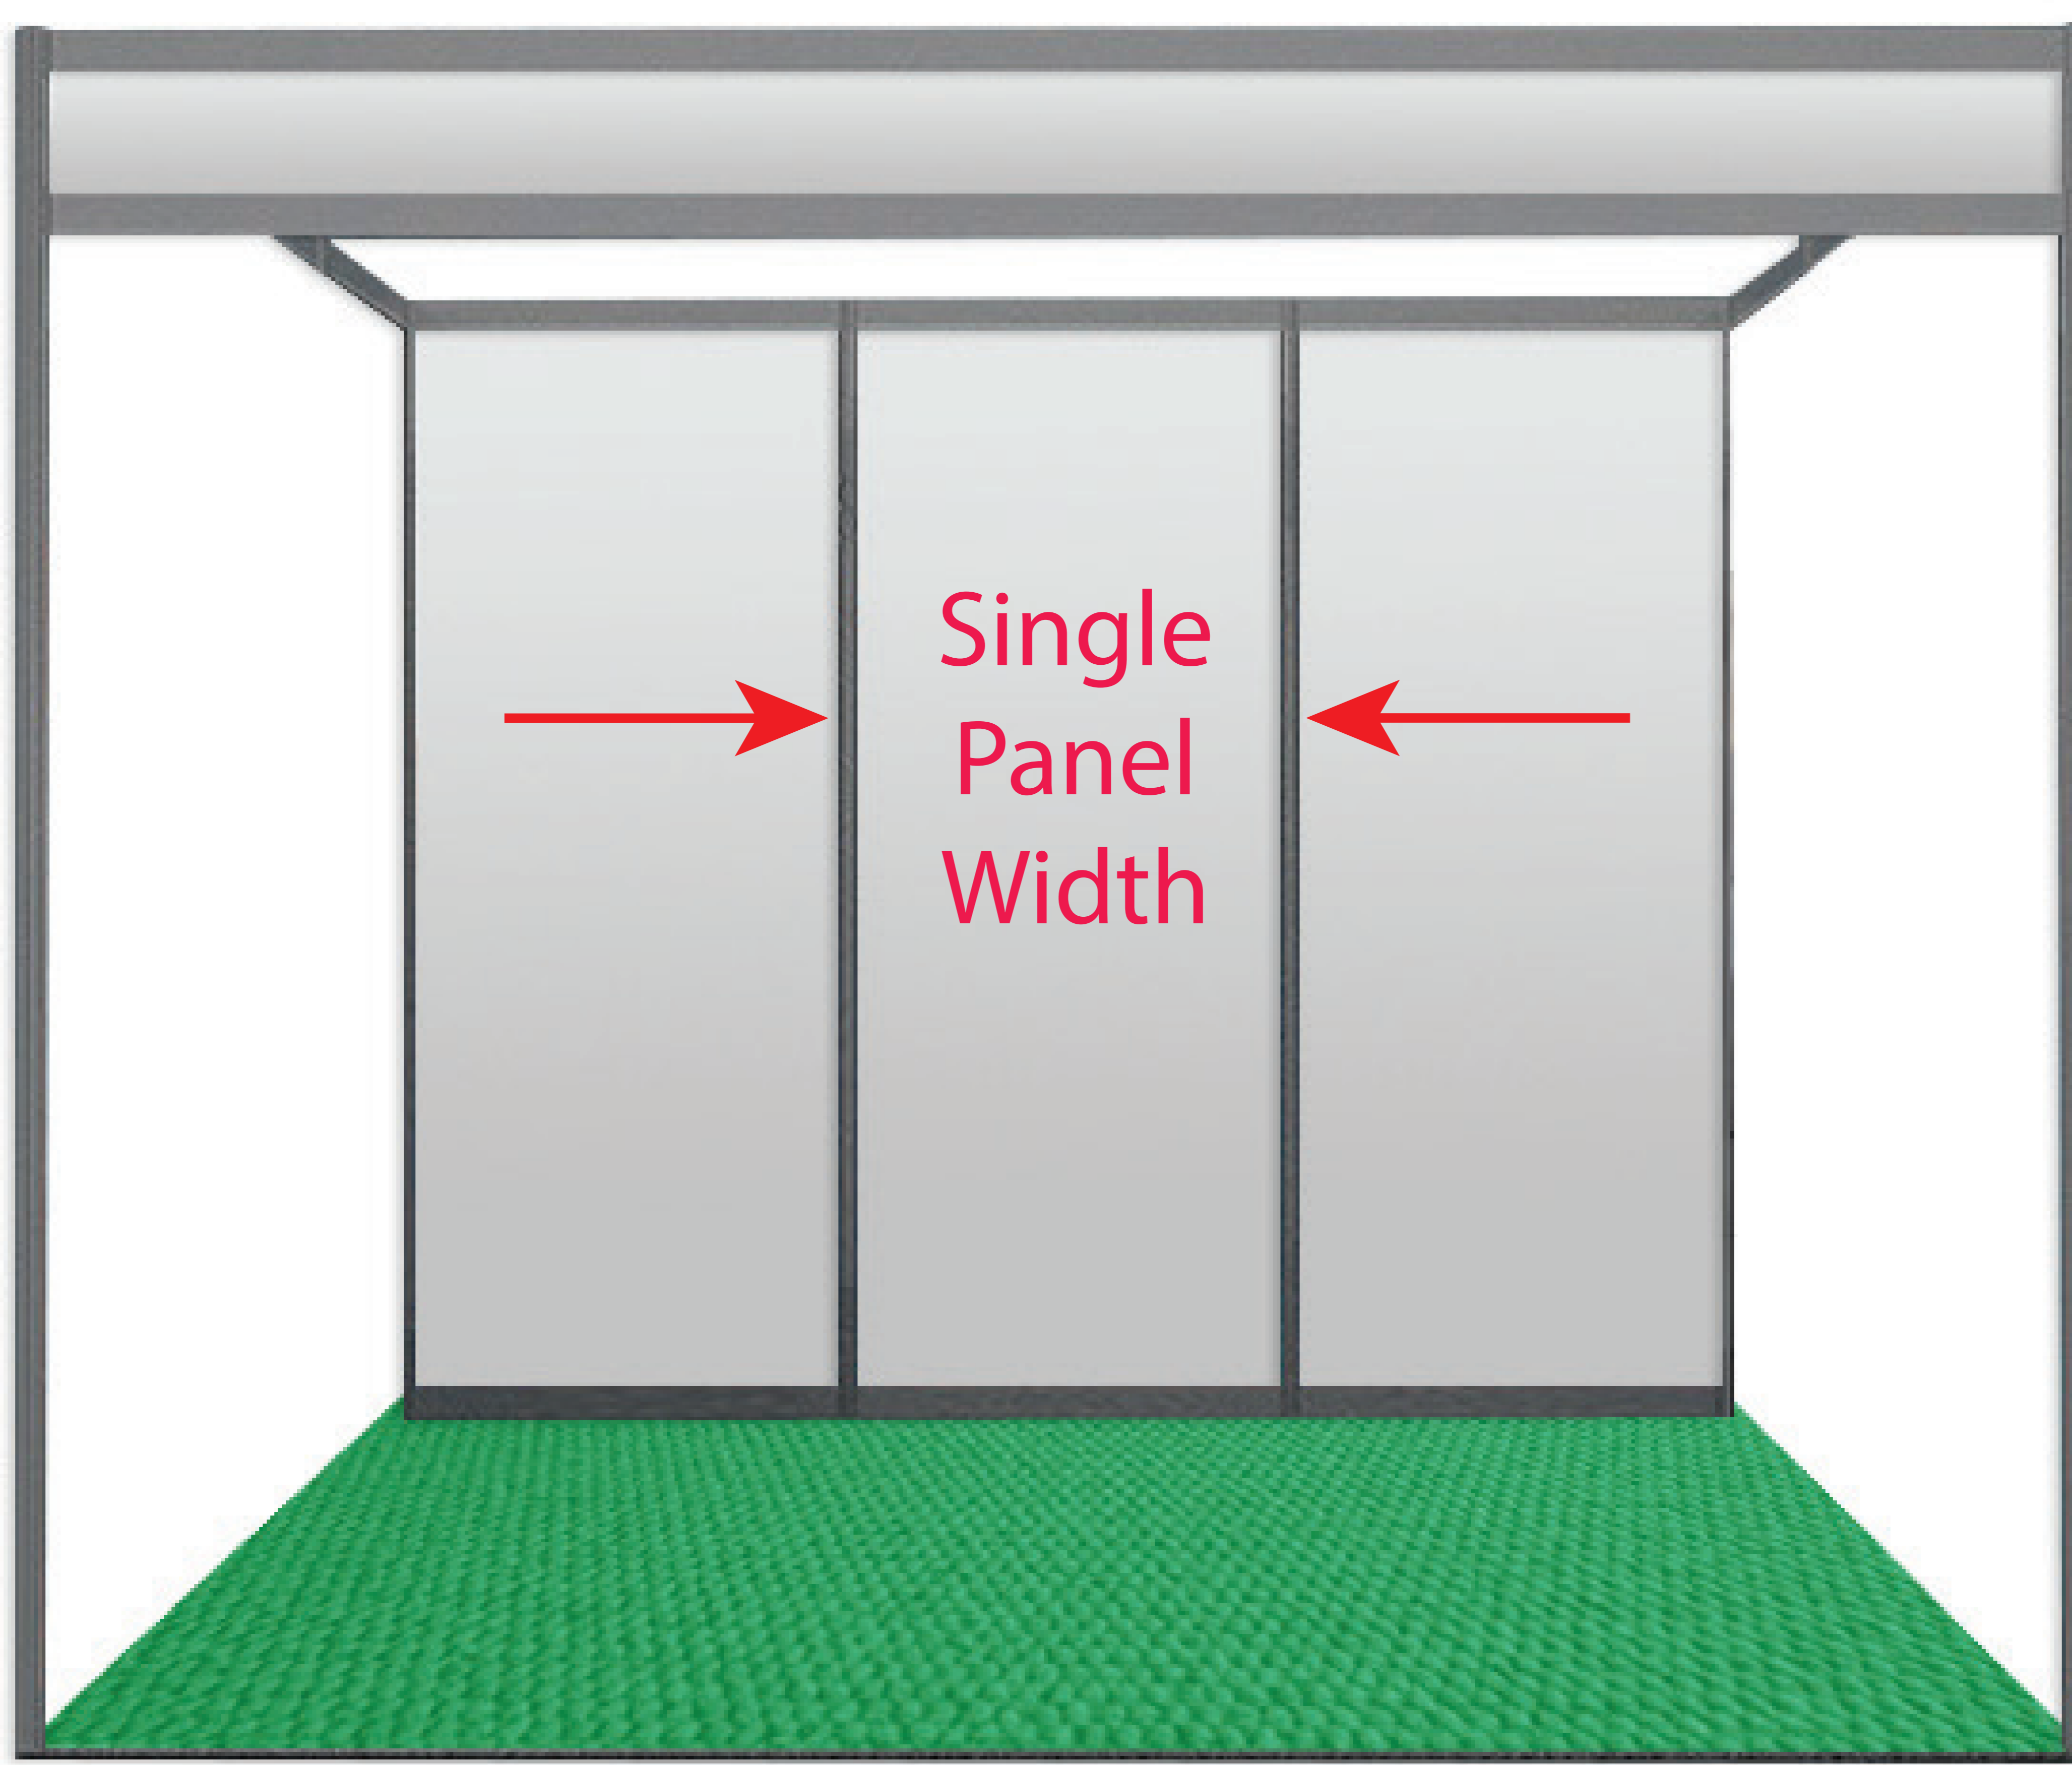

Template:

Shell Wall Graphics Panel (PVC) Single Panel W:96cm H:240cm

Specifications:

Artwork at 100% of print size

Print Size:

Panel Width:960mm
Panel Height: 2400mm

Safe Area:
Width: 940mm
Height: 2380mm

Safe Area