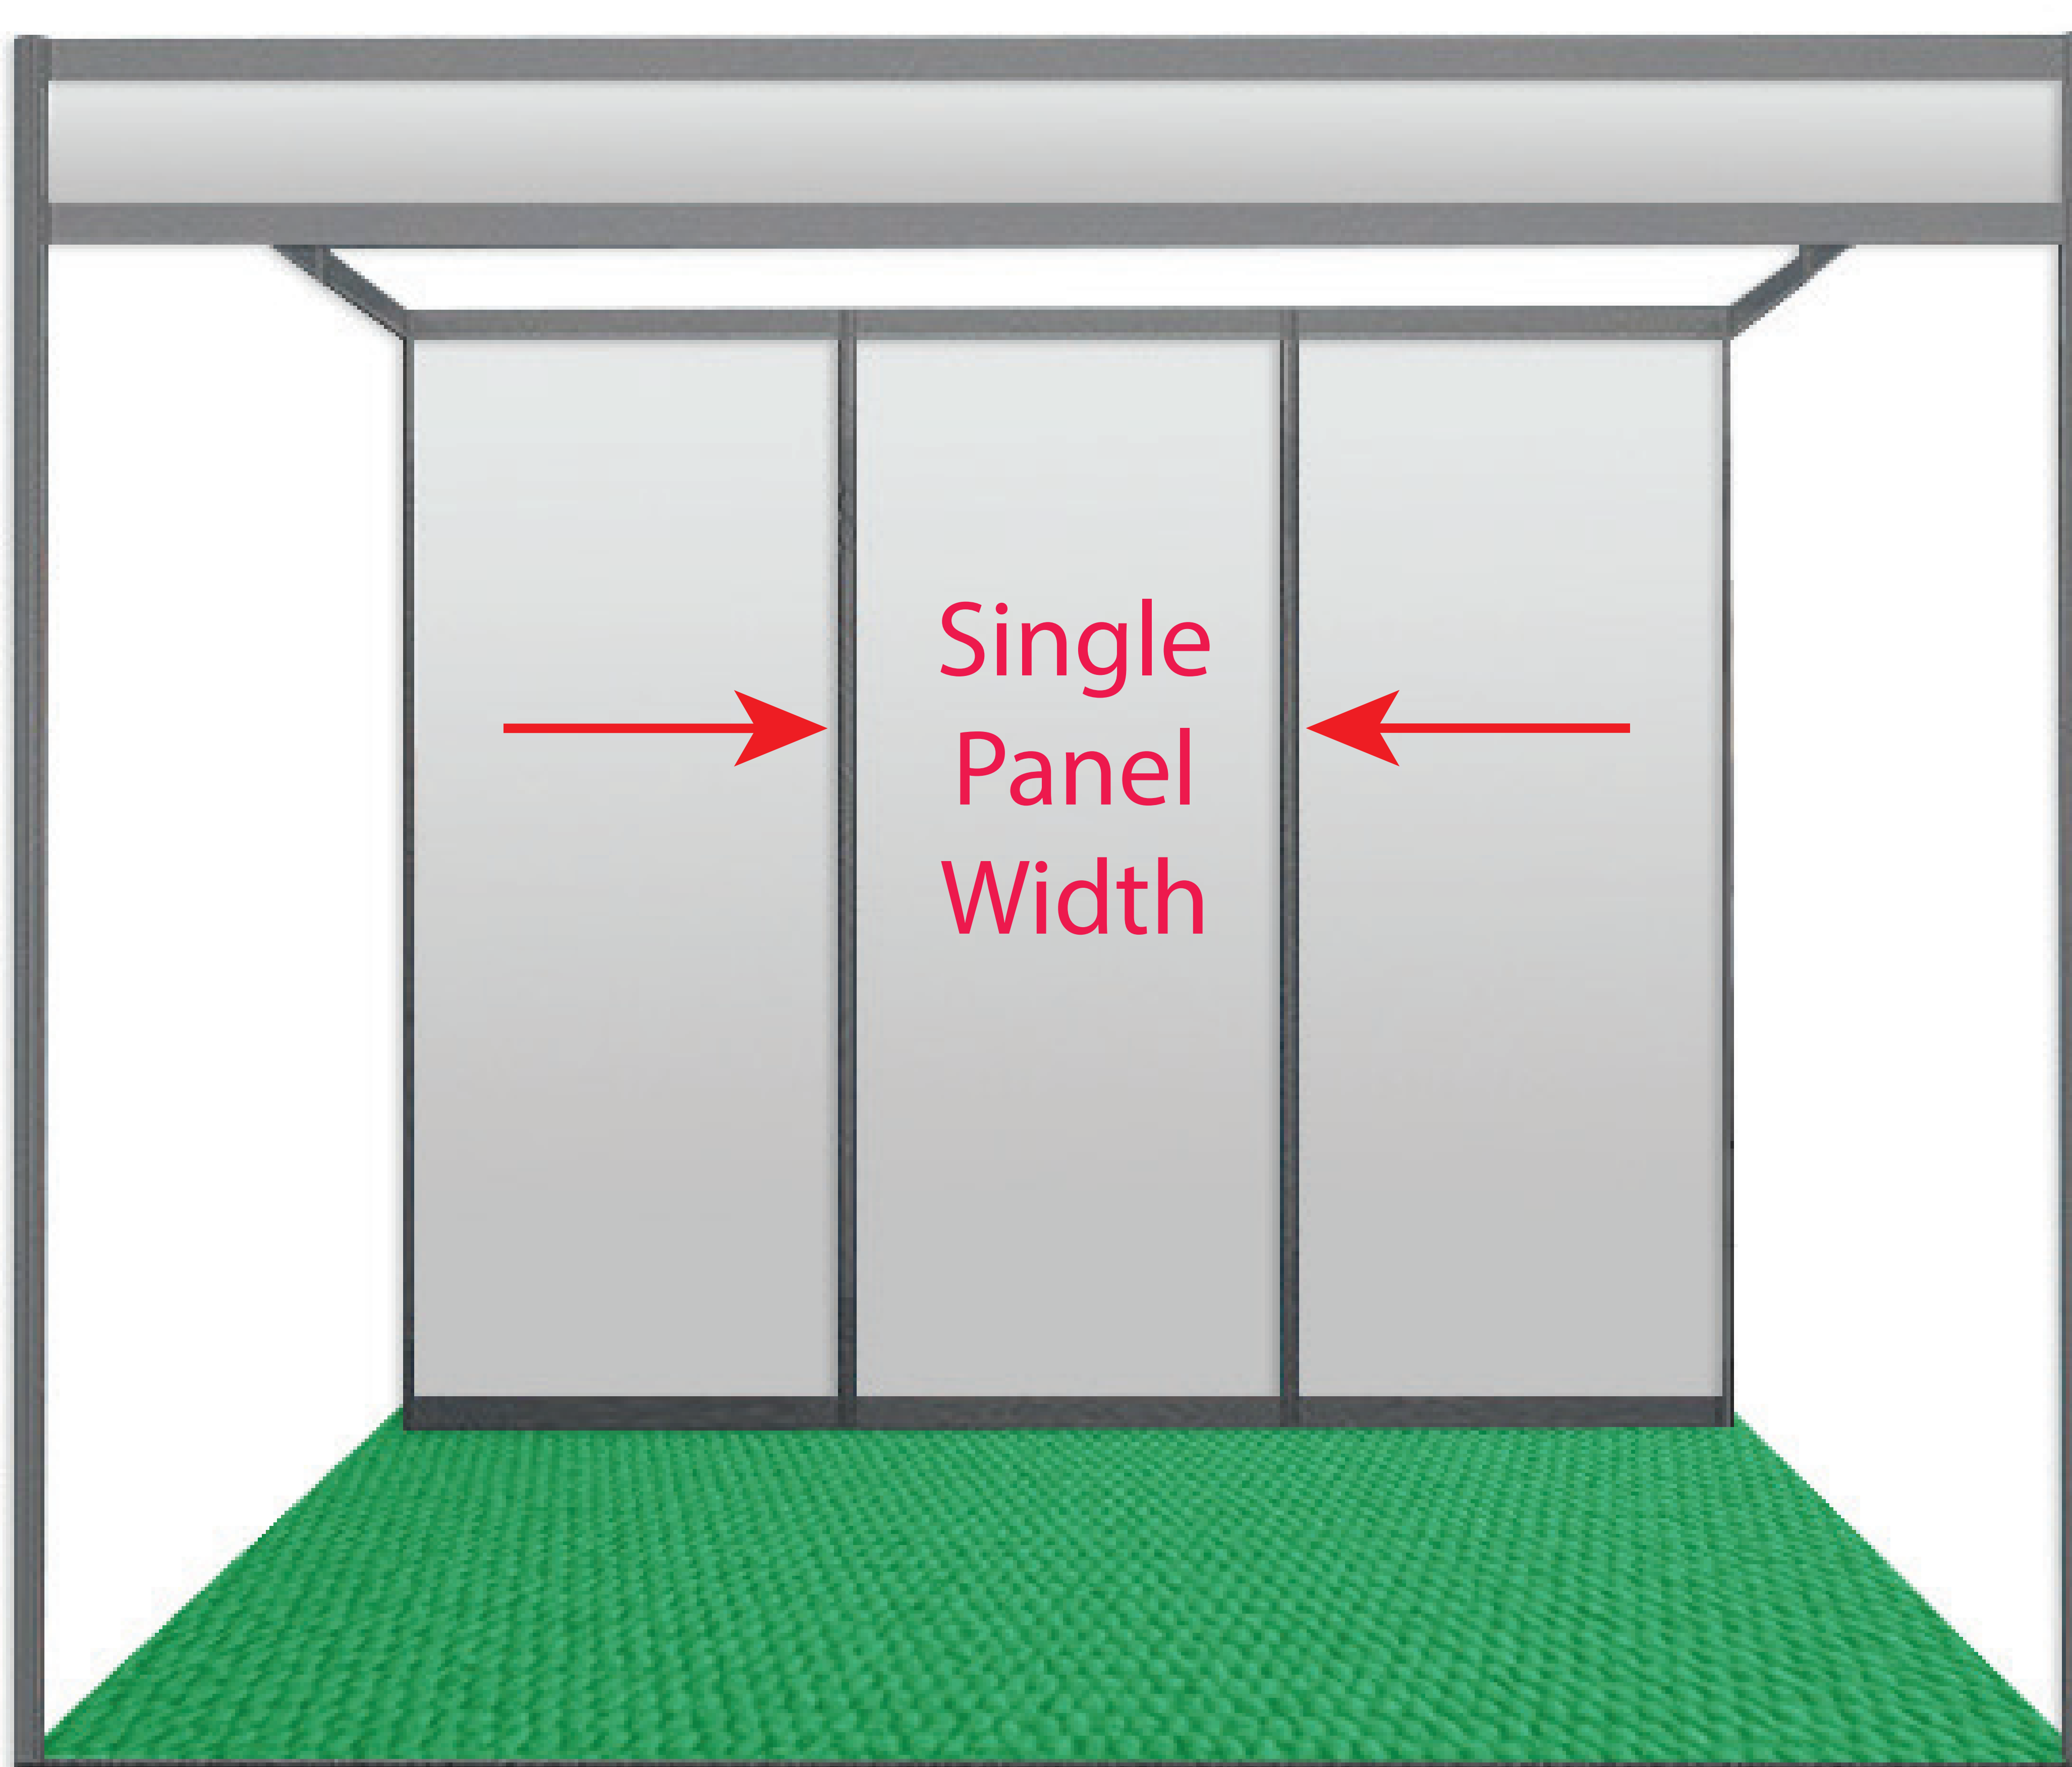

Template:

Shell Wall Graphics Panel (PVC) Single Panel W:94cm H:240cm

Specifications:

Artwork at 100% of print size

Print Size:

Panel Width:940mm
Panel Height: 2400mm

Safe Area:
Width: 920mm
Height: 2380mm

Safe Area