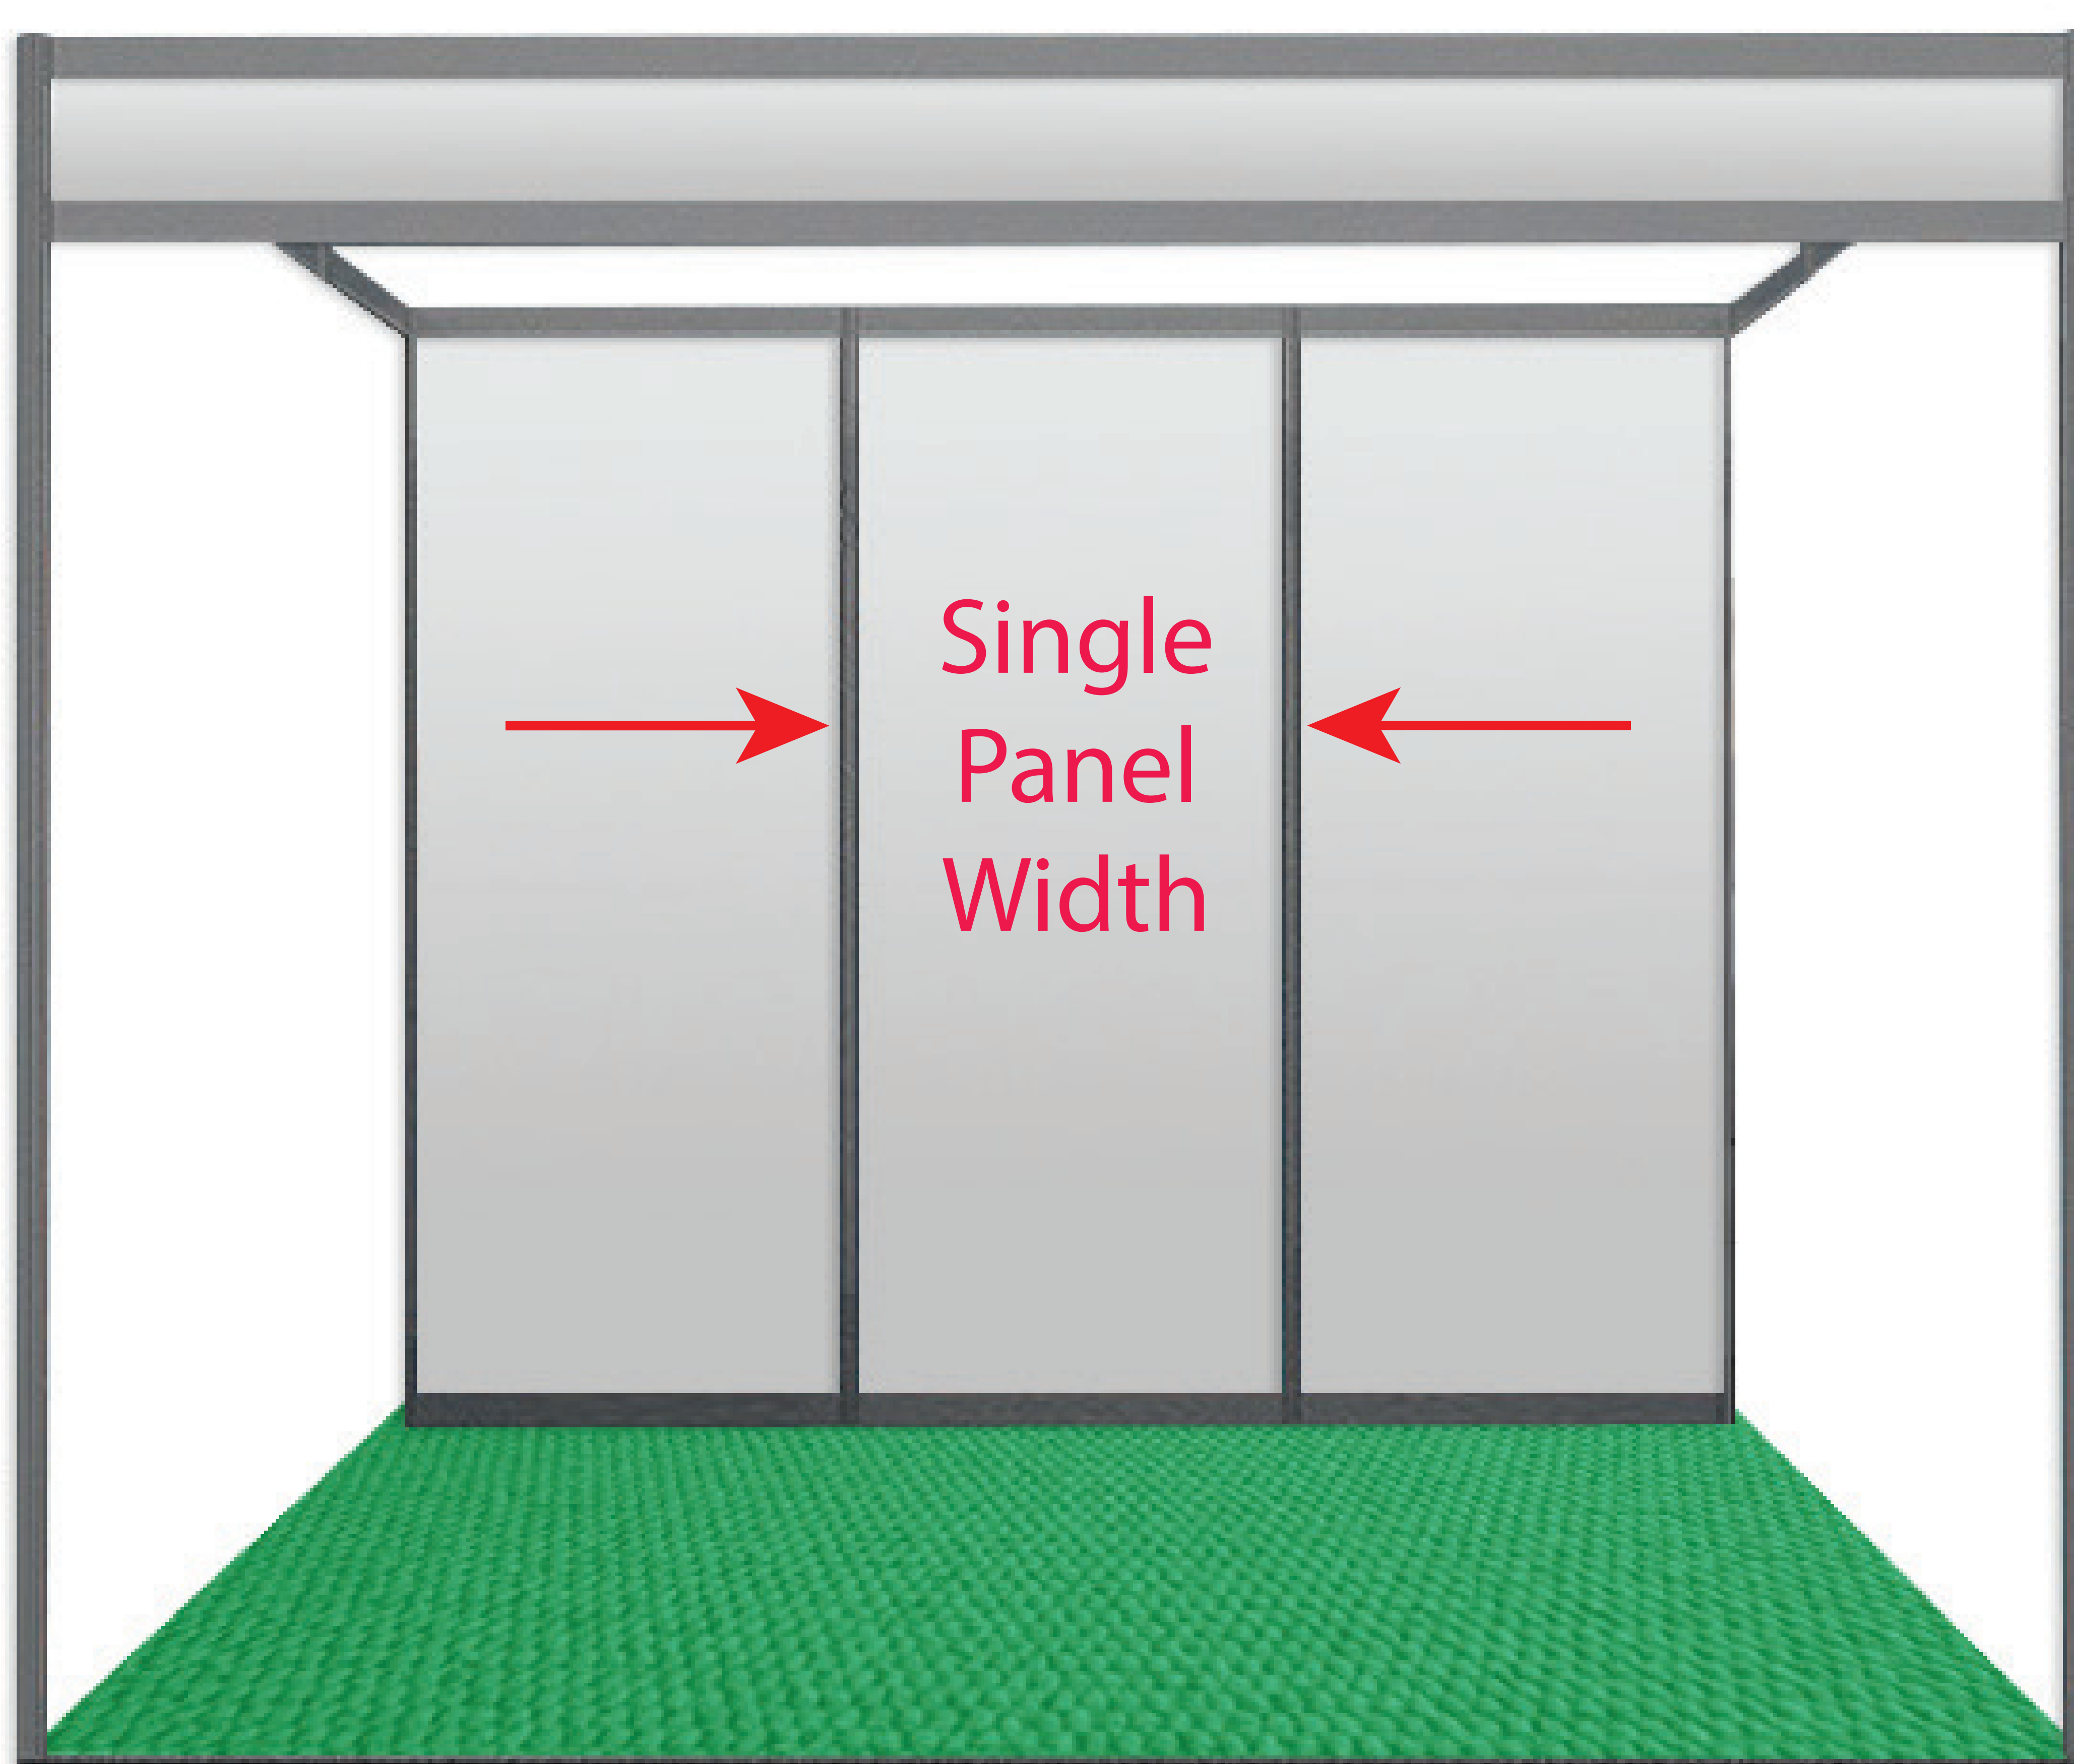

Template:

Shell Wall Graphics Panel (PVC) Single Panel W:90cm H:240cm

Specifications:

Artwork at 100% of print size

Print Size:

Panel Width:900mm
Panel Height: 2400mm

Safe Area:
Width: 880mm
Height: 2380mm

Safe Area