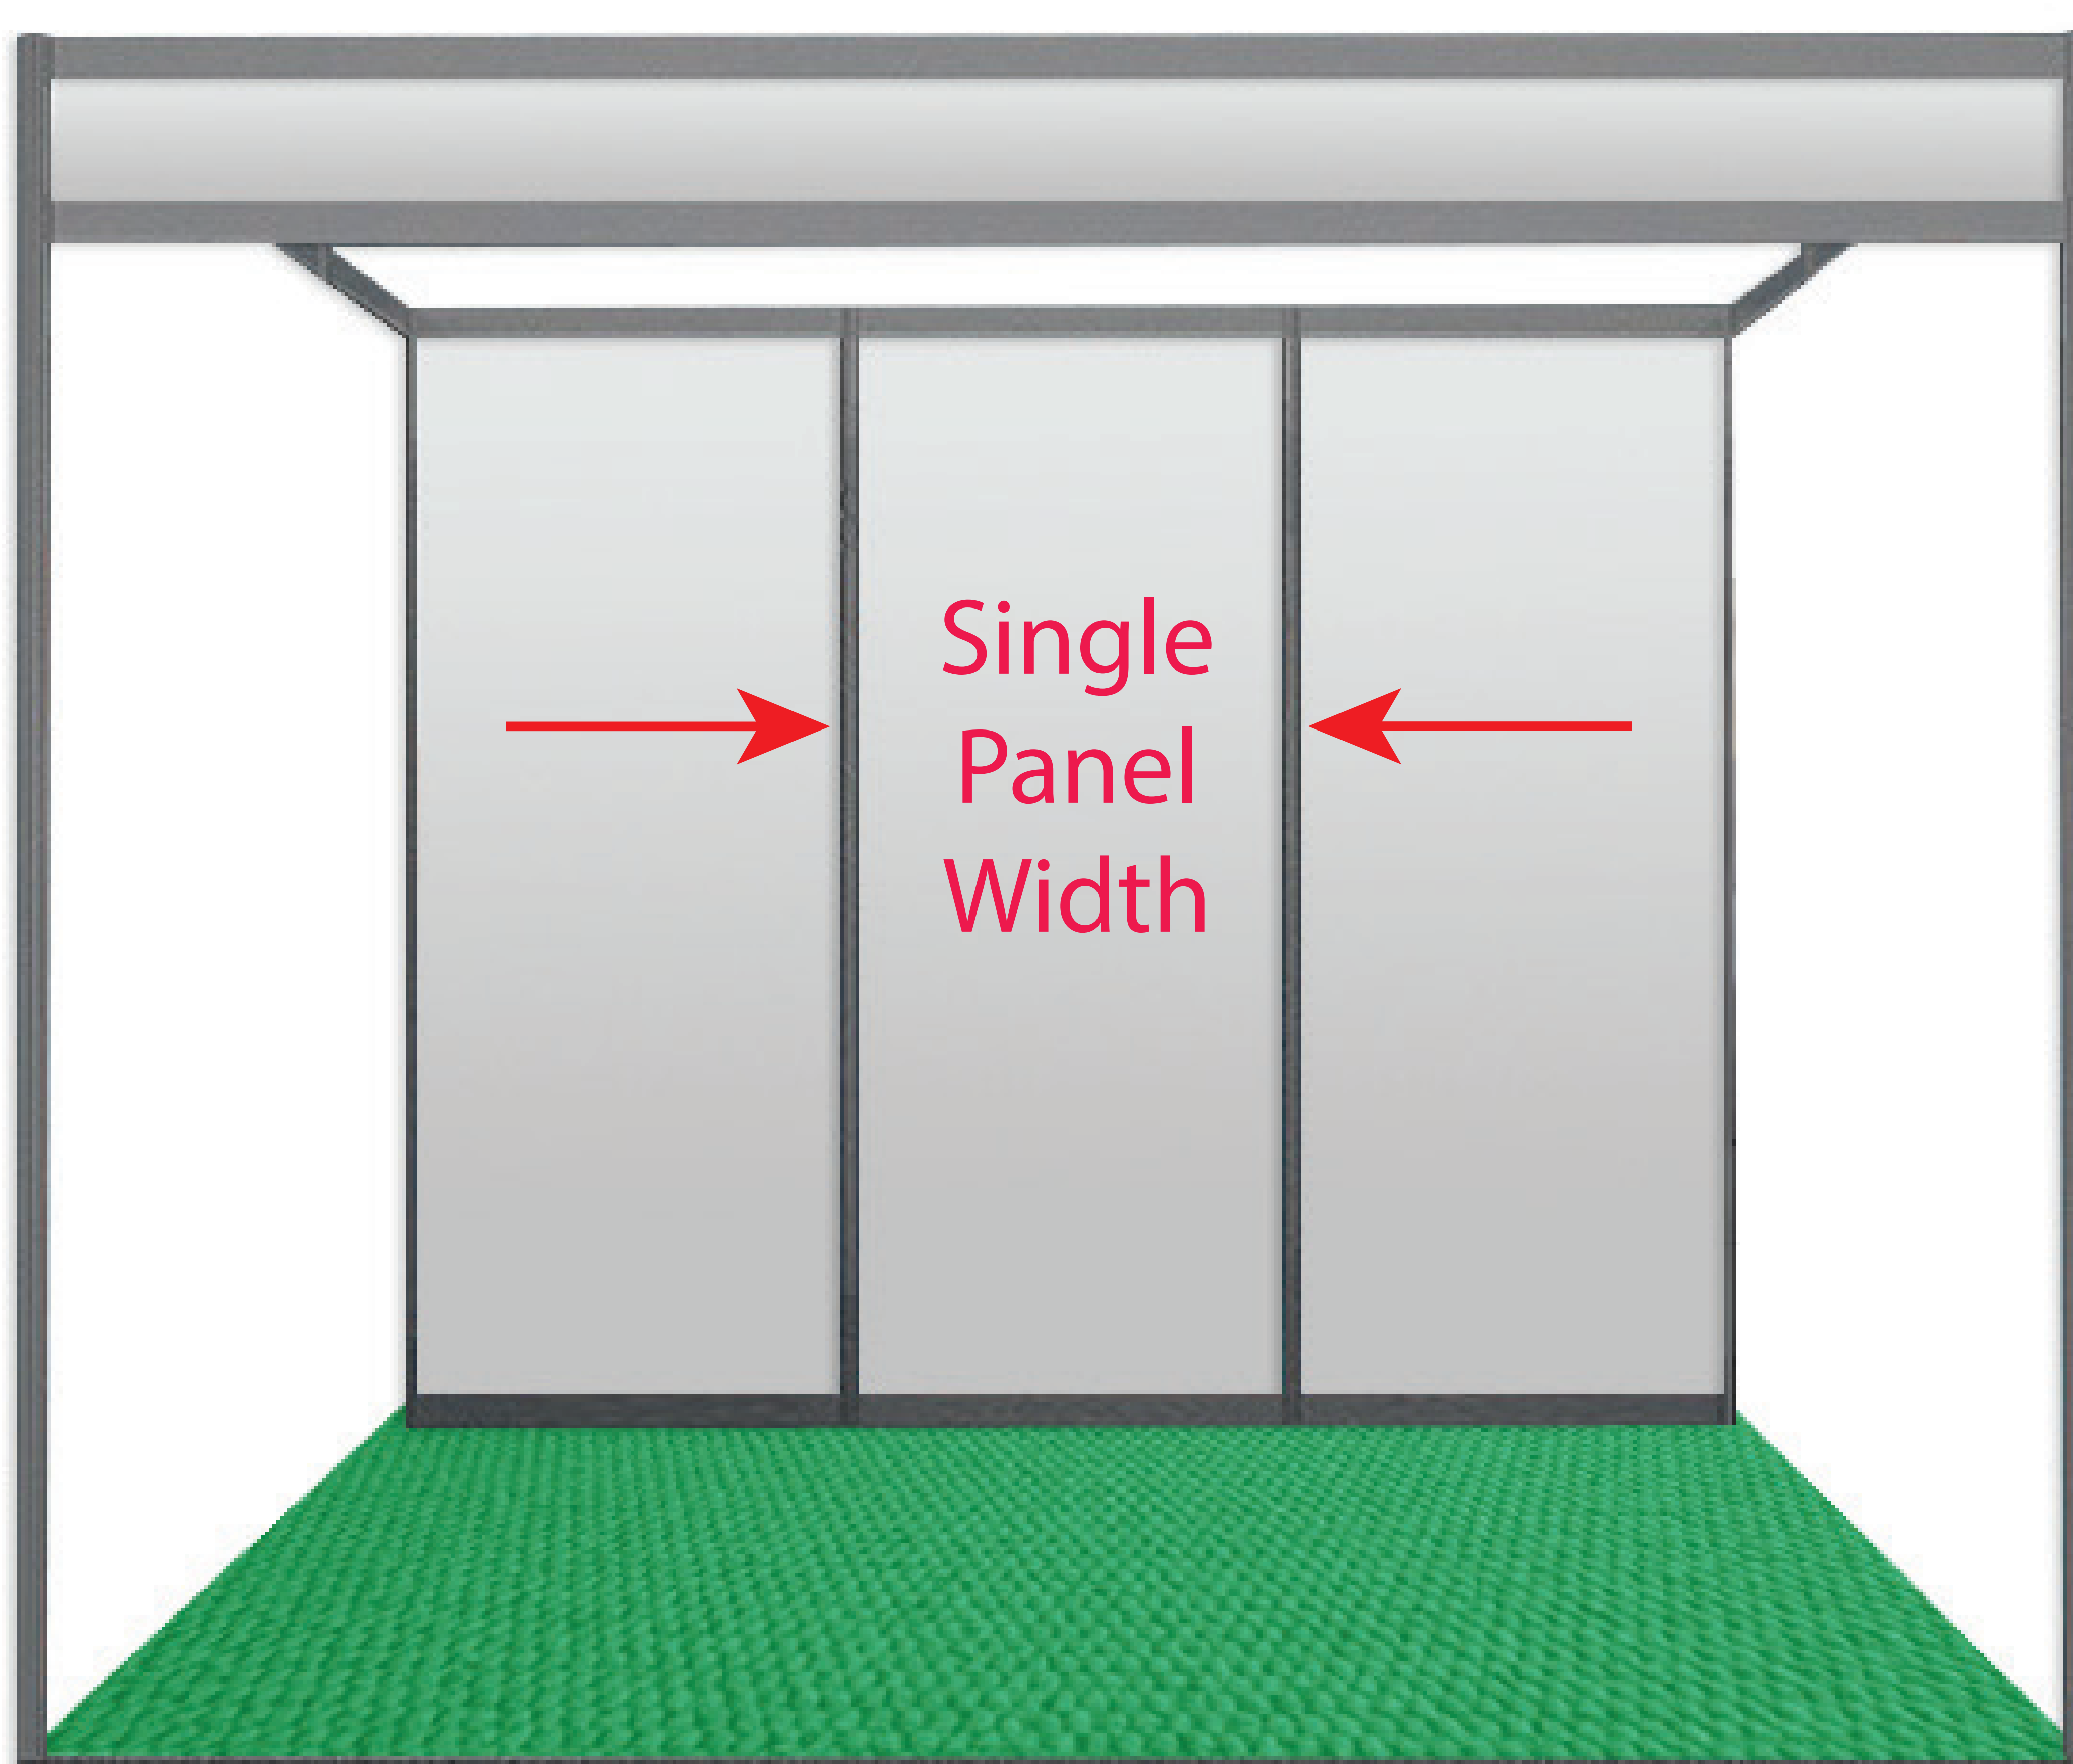

### Shell Wall Graphics Panel (PVC) Single Panel W:100cm H:240cm

Specifications:

Artwork at 100% of print size

Print Size:

Panel Width:1000mm  
Panel Height: 2400mm

Safe Area:

Width: 980mm  
Height: 2380mm

#### Safe Area

Please keep all text and vital information within the dashed line